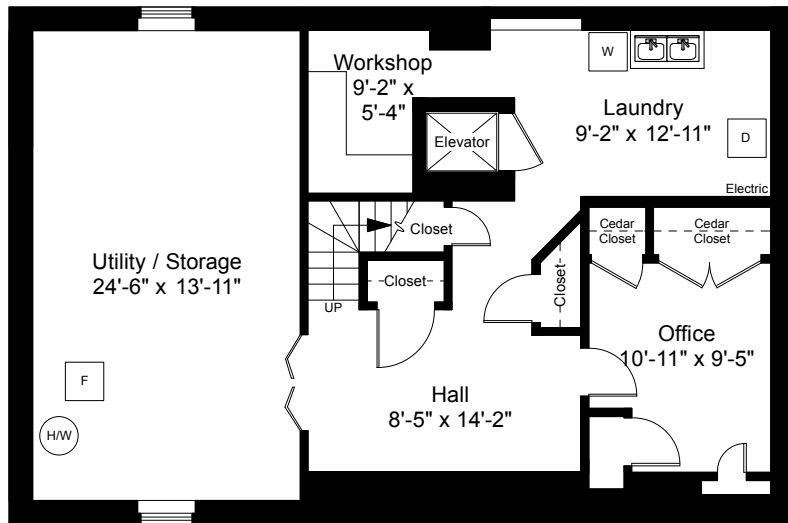

**Second Floor Plan**  
Ceiling Height = 8'-0"

**Lower Level Plan**  
Ceiling Height = 7'-4"

6 Westford Road  
Providence, RI 02906

2

**Completed: April 2017**

Note: Dimensions are not guaranteed and are provided for informational purposes only. Individual room dimensions are not used to calculate overall square footage.

**NATIONAL**  
—FLOOR PLANS—  
& PHOTOGRAPHY  
(800) 328-0217